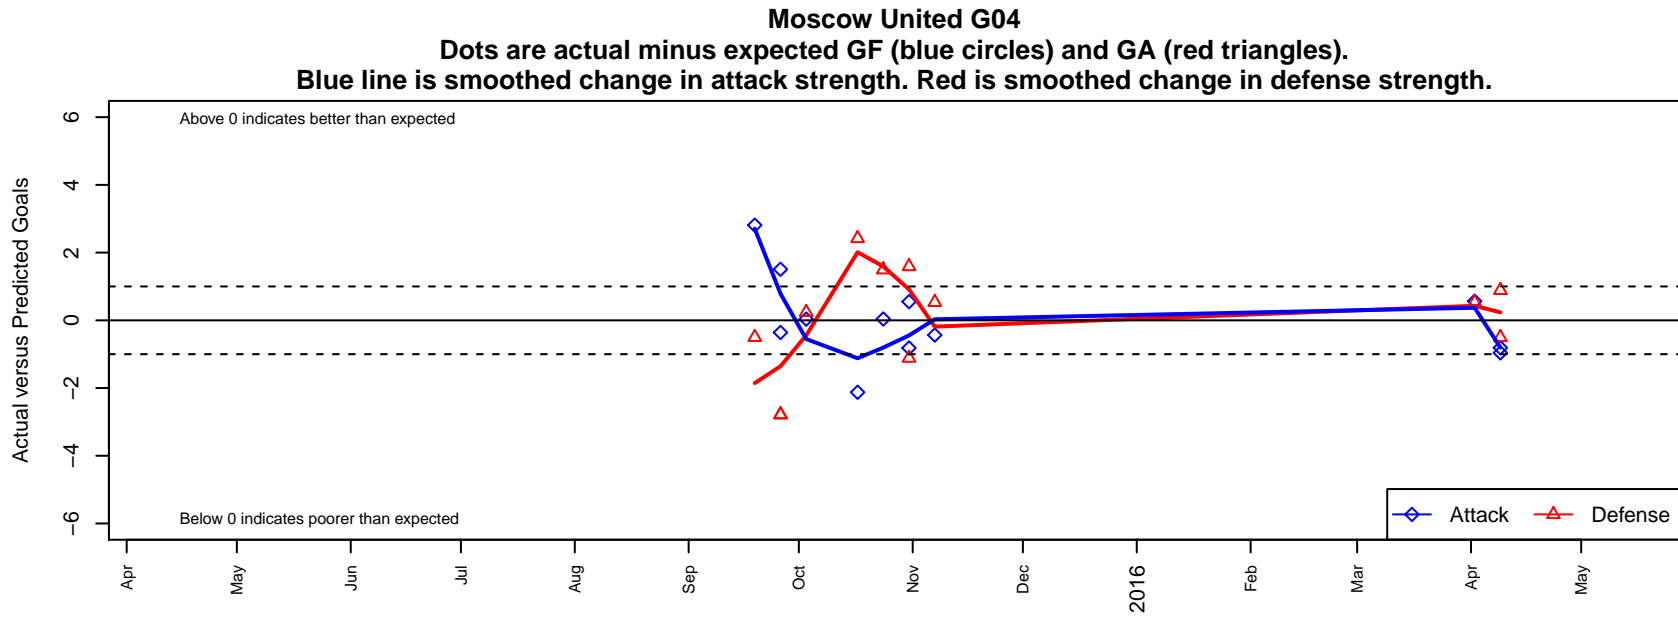

Moscow United G04

Moscow United
 Moscow, ID
 G04 total strength=43
 attack=0.09 defense=0.06
 fall league = NWL Group 1 U11, NWL Group 2
 spr league = Spr NWL Group 1 U11
 notes= Poler 2015

alt names used:
 MOSCOW UNITED SC G04- POLER
 MOSCOW UNITED SC G04- POLER
 MOSCOW UNITED SC G04- POLER

Venues played:
 2015 NWL Group 2 U11
 2015 NWL Group 1 U11
 2015 Spr NWL Group 1 U11

**attack and defense variance (black dot)
relative to other teams
and top 10 in region**

**attack and defense rating
relative to others at age
and all opponents in last 13 months**