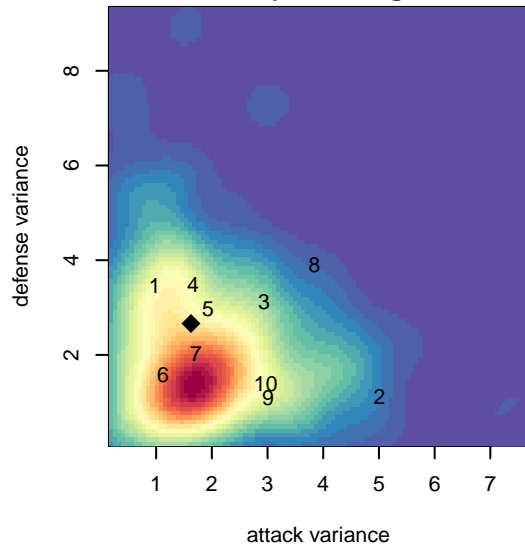

Moscow United G04

Moscow United
 Moscow, ID
 G04 total strength=43
 attack=0.09 defense=0.06
 fall league = NWL Group 1 U11, NWL Group 2
 spr league = Spr NWL Group 1 U11
 notes= Poler 2015

alt names used:
 MOSCOW UNITED SC G04- POLER
 MOSCOW UNITED SC G04- POLER
 MOSCOW UNITED SC G04- POLER

Venues played:
 2015 NWL Group 2 U11
 2015 NWL Group 1 U11
 2015 Spr NWL Group 1 U11

**attack and defense variance (black dot)
relative to other teams
and top 10 in region**

**attack and defense rating
relative to others at age
and all opponents in last 13 months**