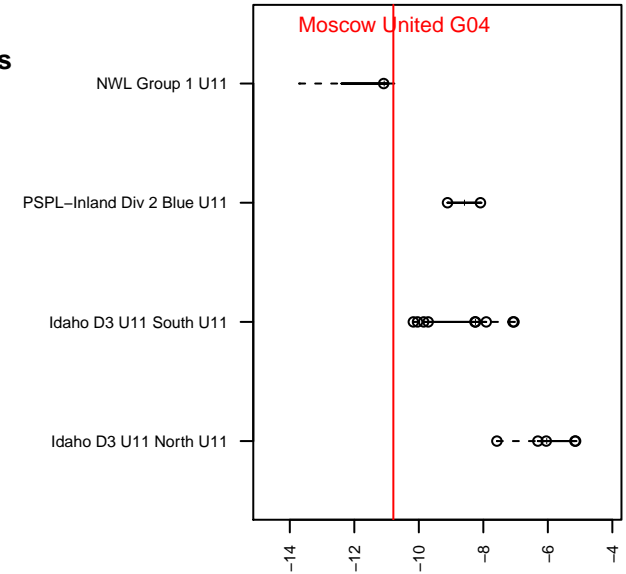

Moscow United G04

Moscow United
 Moscow, ID
 G04 total strength=43
 attack=0.09 defense=0.06
 fall league = NWL Group 1 U11, NWL Group 2
 spr league = Spr NWL Group 1 U11
 notes= Poler 2015

alt names used:
 MOSCOW UNITED SC G04- POLER
 MOSCOW UNITED SC G04- POLER
 MOSCOW UNITED SC G04- POLER

Venues played:
 2015 NWL Group 2 U11
 2015 NWL Group 1 U11
 2015 Spr NWL Group 1 U11

**attack and defense variance (black dot)
relative to other teams
and top 10 in region**

**attack and defense rating
relative to others at age
and all opponents in last 13 months**